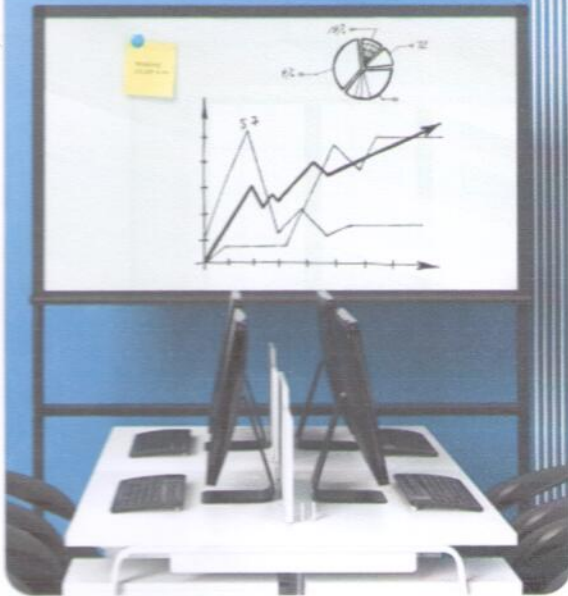

At the office