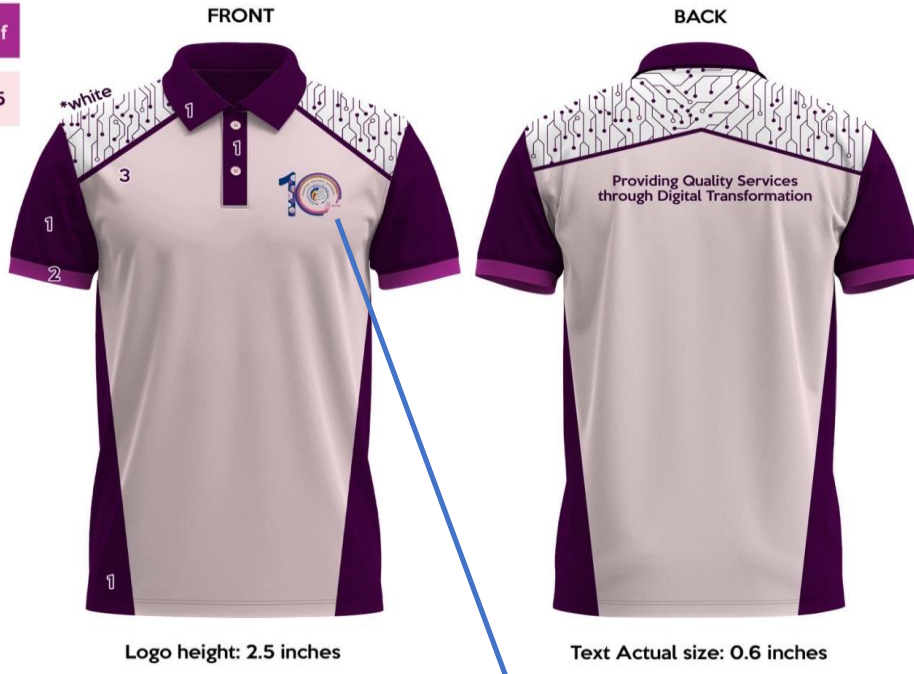

**ANNEX A : Polo Shirt Design**

Project: Procurement of Customized Polo Shirts of PSA V employees in connection with the 10th PSA Anniversary Celebration.

**Customized Polo Shirts**

Specifications:

- 1. Poloshirt type: Honeycomb (70% cotton, 30% Polyester)
- 2. Printing: Digital

- 1 #41043f
- 2 #a6298f
- 3 #fbe2e5

**PSA 10th Anniversary Official Polo Shirt Design**

**ANNEX B : Distribution of sizes , Packaging & Delivery Information/Addresses**

Project: Procurement of Customized Polo Shirts of PSA V employees in connection with the 10th PSA Anniversary Celebration.