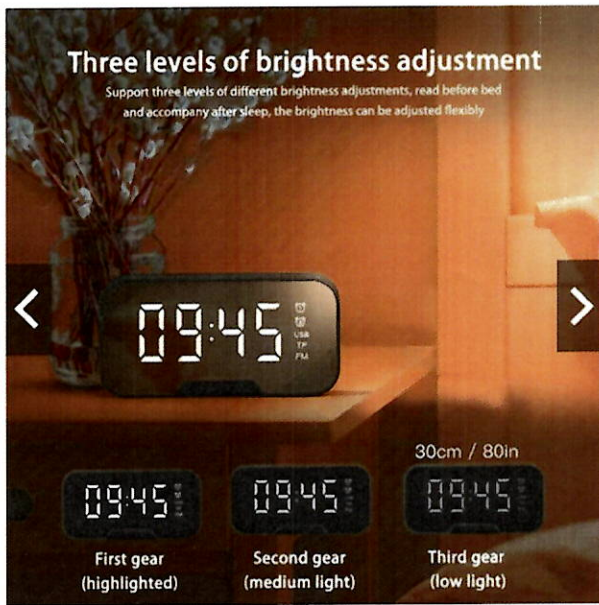

1. Wireless Bluetooth Speaker with FM Radio Mirror Digital Alarm Clock Phone Holder

Product Specification

radio am FM rechargeable Bluetooth speaker

1. Wireless Bluetooth Speaker: Paired with two 40mm loudspeaker and a Subwoofer Diaphragm. Easy access to your smart phones. Built in microphone, the sound is as clear and bright as music. It has intelligent noise reduction design, no noise, no sound delay.

4. Bluetooth speaker with FM radio: You could tune to FM Radio to enjoy your favorite channel.

5. Mirror LED display: The display screen is so clear and bright; can use it as a mirror. The display screen supports 3 levels of brightness. You could adjust it according to your personal habits. It not only shows the time and interactive information, but also broadcast the real time temperature.

6. Mobile Phone holder function: It can also be used as a phone holder to free your hands.

Bluetooth version: 5.0 BT Protocol: HFP, A2DP, HSP, AVCRP. Battery Capacity: 1400mAh.

Speaker Output Power: 3W*2 Transmission date distance: 10 m Playing time: 5 hours (volume will affect the playing time)

Peak value: 6 W Soundtrack: 2.0 Frequency range: 2.0GHZ Signal to noise ratio: 80dB

Playback formats: WAV, MP3, WMA Maximum TF support: 32G Input voltage: DC 5 V 2A

Type of certificate: CE Dimension: 13.9*4.5*6.8cm