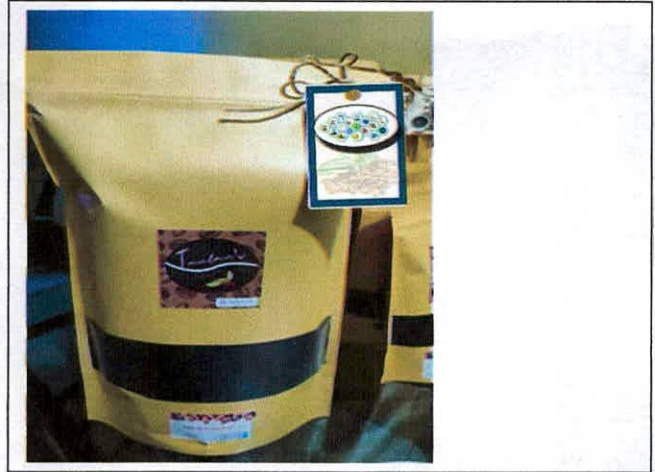

1. Freshly ground coffee

Freshly ground coffee

- Locally made
- 500 grams pack
- Assorted flavor: Premium Barako, Barako Blend, Kalinga, Benguet
- with ULE logo tag

2. Locally made Abaca handbag with lining

Locally made Abaca handbag with lining

- Material:** Burlap
- **Color :** Beige Brown
- Size:** L-25cm, H-25cm, W-18 cm
- with printed ULE logo

3. Two-Tone Ceramic Mugs

Two-Tone Ceramic Mugs

- Curved handle
- Product Color: Black/with combination color
- 16 oz. capacity
- with printed ULE logo