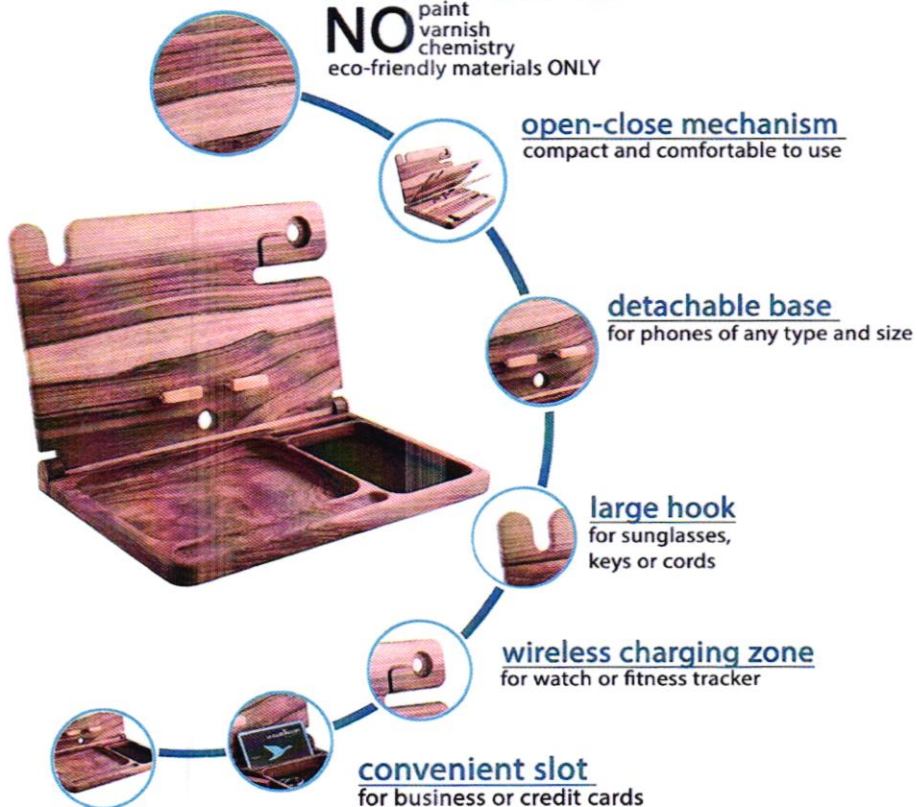

**natural walnut wood**

**NO** paint  
varnish  
chemistry  
eco-friendly materials ONLY

**open-close mechanism**  
compact and comfortable to use

**detachable base**  
for phones of any type and size

**large hook**  
for sunglasses,  
keys or cords

**wireless charging zone**  
for watch or fitness tracker

**convenient slot**  
for business or credit cards

**three compartments**

for EDC items, cosmetics, hair accessories

1000000

JANUARY 2021

1	2	3	4
5	6	7	8
9	10	11	12
13	14	15	16
17	18	19	20
21	22	23	24
25	26	27	28
29	30	31	