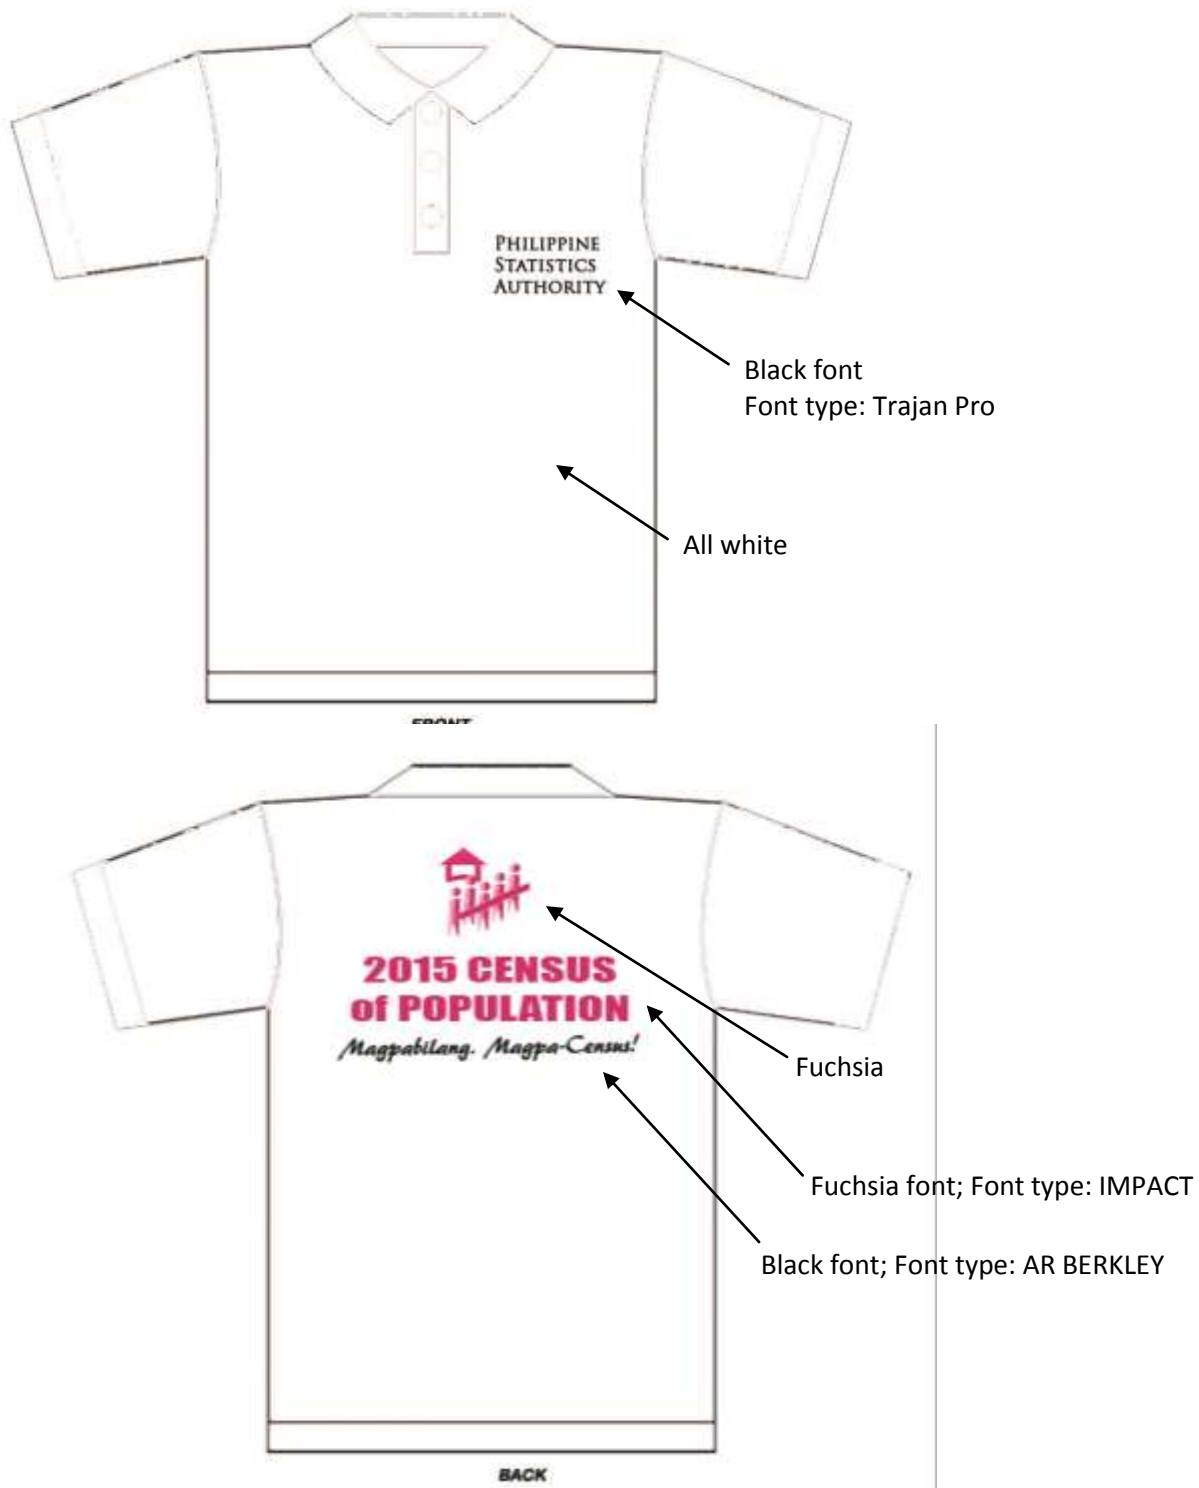

**For Census Hired Personnel: EN, TS, CAS, and all other hired POPCEN 2015 personnel**

All white T-shirt with collar

With Philippine Statistics Authority (front of t-shirt) and POPCEN 2015 logo and slogan (back of t-shirt)

**For PSA Employees**

Pink and Gray T-shirt with collar (gray color: sleeves, collar, placket; pink other parts of t-shirt)

**Attachment For Lot C**

Specifications and Prototype Design of T-Shirt for POPCEN 2015