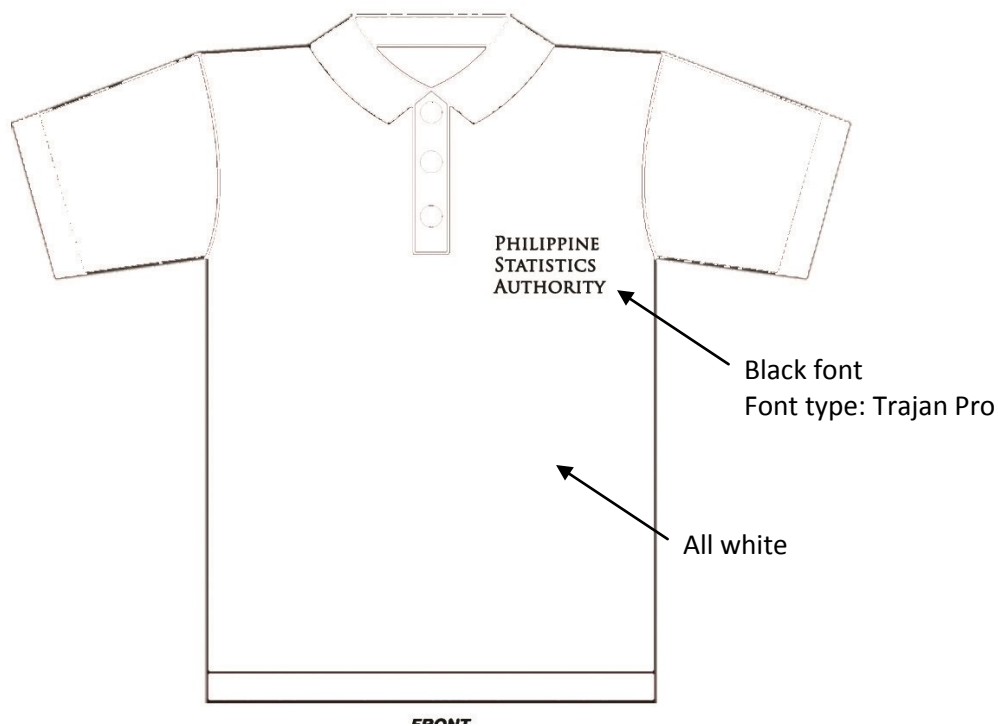

Technical Specifications and Prototype Design of T-Shirt for POPCEN 2015

For Census Hired Personnel: EN, TS, CAS, and all other hired POPCEN 2015 personnel

All white T-shirt with collar

With Philippine Statistics Authority (front of t-shirt) and POPCEN 2015 logo and slogan (back of t-shirt)

Technical Specifications and Prototype Design of T-Shirt for POPCEN 2015

For PSA Employees

Pink and Gray T-shirt with collar (gray color: sleeves, collar, placket; pink other parts of t-shirt)
With Philippine Statistics Authority (front of t-shirt) and POPCEN 2015 logo and slogan (back of t-shirt)