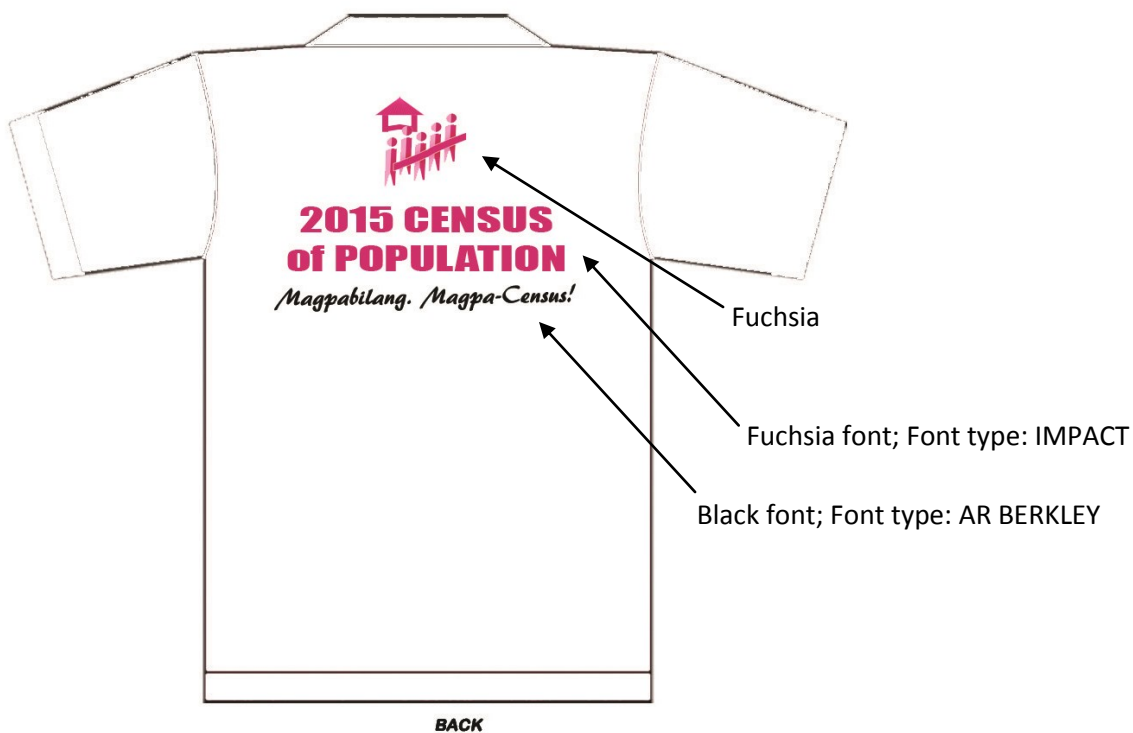

Technical Specifications and Prototype Design of T-Shirt for POPCEN 2015

For Census Hired Personnel: EN, TS, CAS, and all other hired POPCEN 2015 personnel

All white T-shirt with collar

With Philippine Statistics Authority (front of t-shirt) and POPCEN 2015 logo and slogan (back of t-shirt)

Technical Specifications and Prototype Design of T-Shirt for POPCEN 2015

For PSA Employees

Pink and Gray T-shirt with collar (gray color: sleeves, collar, placket; pink other parts of t-shirt)
With Philippine Statistics Authority (front of t-shirt) and POPCEN 2015 logo and slogan (back of t-shirt)