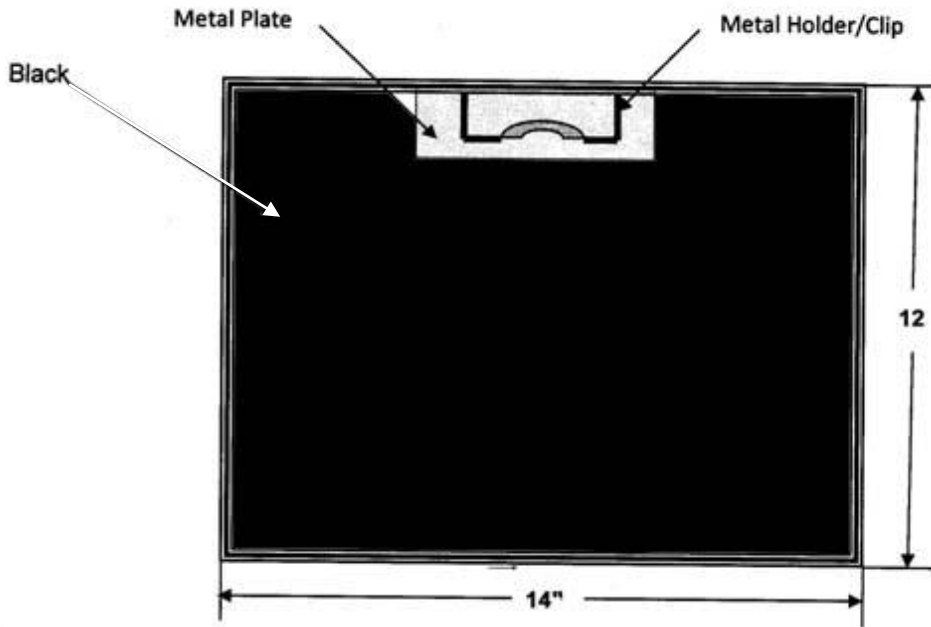

Prototype of Clipboard for 2020 CPH

Clipboard: Black with PSA name and 2020 CPH Logo, 14" x 12"

CLIPBOARD

FRONT

BACK