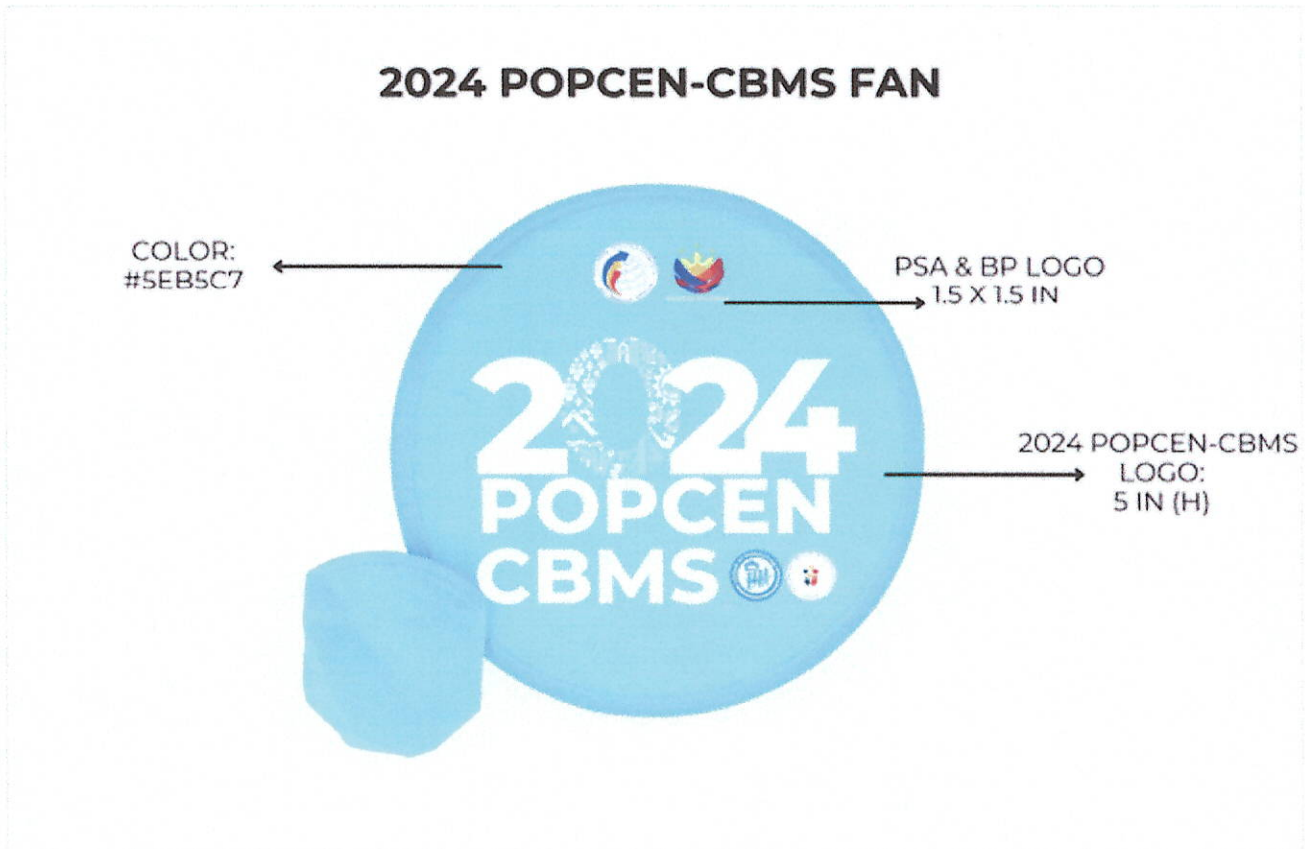

Designs of Tokens/Materials to be Procured for the 2024 POPCEN-CBMS National Press Launch

1. Totebag

2. Notebook

3. Foldable Fan with Pouch

FOR REFERENCE:

new

OK

Cancel

Add to Swatches

Color Libraries

current

H: 190 °

S: 53 %

B: 78 %

R: 94

G: 181

K: 0 %

The image shows a color selection interface. It includes a 'new' color swatch (teal) and a 'current' color swatch (lighter teal). There are buttons for 'OK', 'Cancel', 'Add to Swatches', and 'Color Libraries'. Below these are color values for H, S, B, R, G, B, L, a, b, C, M, Y, and K.