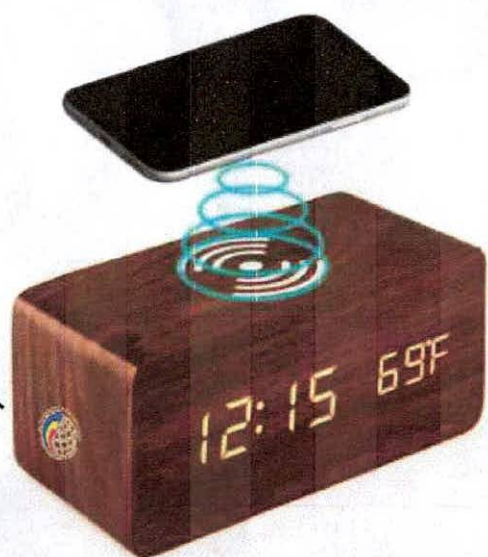

Wooden Digital LED Alarm Clock with Wireless Charger and Tote bag

Description:

Size: 16 x 7 x 7cm

Color: brown wood/bamboo wood

Power supply mode: USB power cord

Display type: digital

Description:

Size: 15 x 13 inches

Color: light brown/dark brown

Material: Woven Fabric

9: