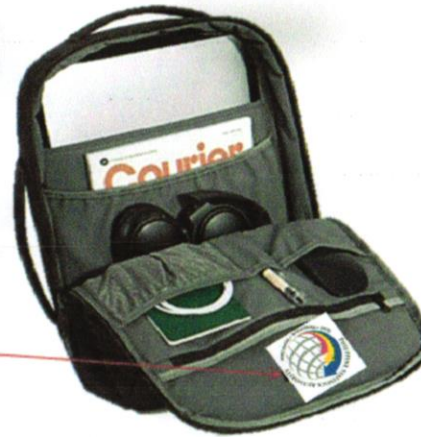

# Sample Design

Front

**Material:** Polyester Fabric

**Features:**

- Slides over luggage handles
- Slim
- Thick and strong lining
- Padded and suspended back pocket (inside)
- Interior pockets
- With logo print

**Size:**

Length: 15" (38 cm)

Width: 10.5" (26 cm)

Depth: 3.5" (9 cm)

**Color:** Gray and Black

Q