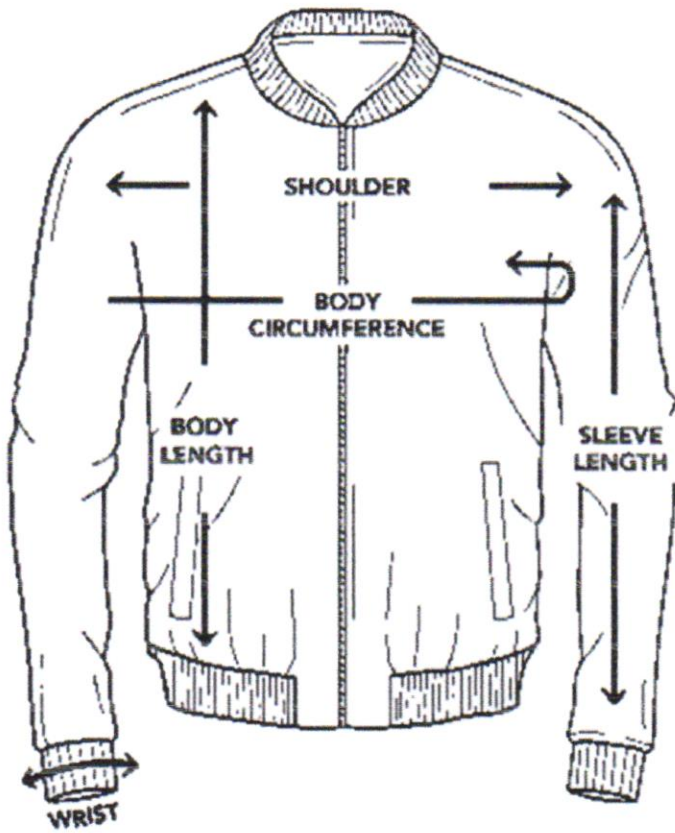

IDPMD Customized Jacket (proposed design)

PHILIPPINE
IDENTIFICATION
SYSTEM

IDPMD JACKET SIZE CHART

BOMBER JACKET

ZIPPED HOODIE JACKET

SIZE	XS	S	M	L	XL	XXL	XXXL
Shoulder	17"	18"	19"	20"	21"	22"	23"
Sleeve Length	22"	23"	24"	25"	26"	27"	28"
Body Circumference	38"	40"	42"	44"	46"	48"	49"
Body Length	22"	23"	24"	25"	26"	27"	28"
Wrist	7"	7"	8"	8"	9"	9"	10"