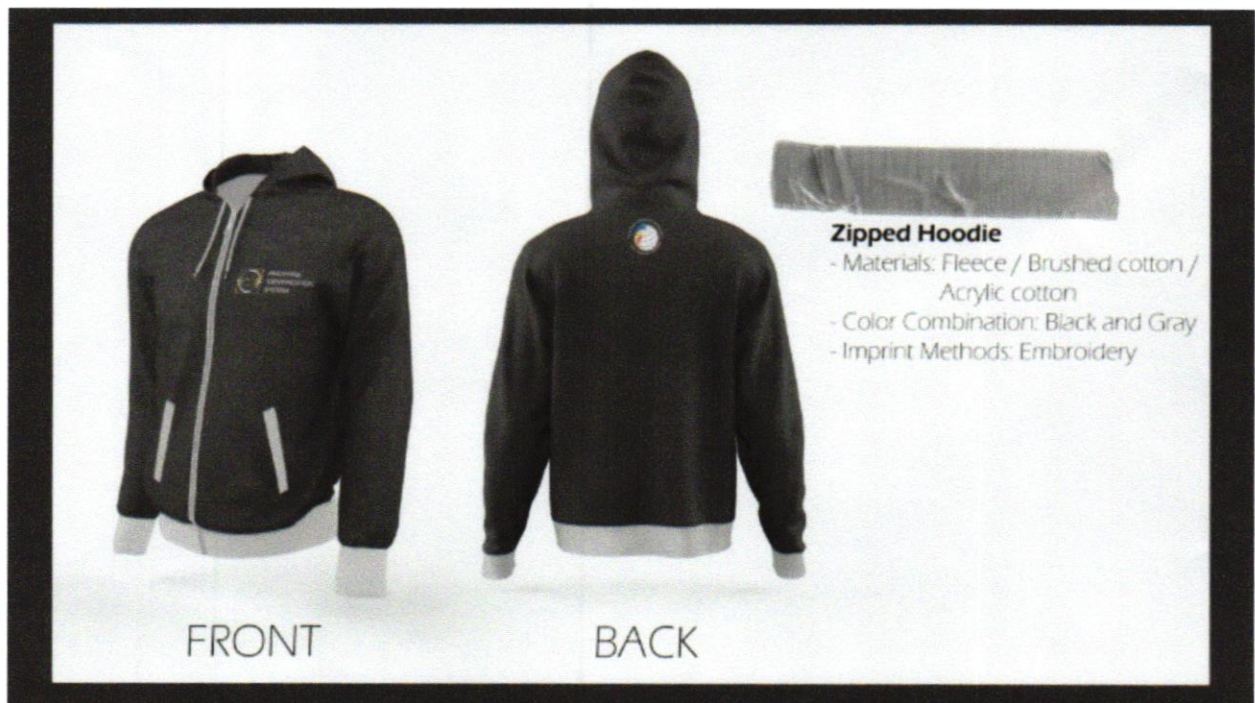

IDPMD Customized Jacket (proposed design)

PHILIPPINE
IDENTIFICATION
SYSTEM

IDPMD JACKET SIZE CHART

BOMBER JACKET

ZIPPED HOODIE JACKET

SIZE	XS	S	M	L	XL	XXL	XXXL
Shoulder	17"	18"	19"	20"	21"	22"	23"
Sleeve Length	22"	23"	24"	25"	26"	27"	28"
Body Circumference	38"	40"	42"	44"	46"	48"	49"
Body Length	22"	23"	24"	25"	26"	27"	28"
Wrist	7"	7"	8"	8"	9"	9"	10"