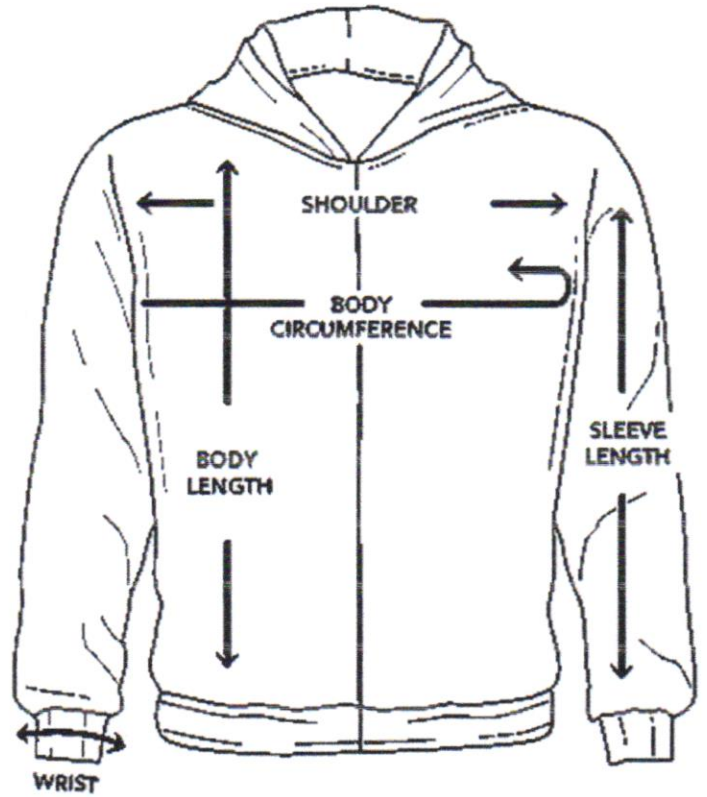

IDPMD Customized Jacket (proposed design)

PHILIPPINE
IDENTIFICATION
SYSTEM

IDPMD JACKET SIZE CHART

BOMBER JACKET

ZIPPED HOODIE JACKET

SIZE	XS	S	M	L	XL	XXL	XXXL
Shoulder	17"	18"	19"	20"	21"	22"	23"
Sleeve Length	22"	23"	24"	25"	26"	27"	28"
Body Circumference	38"	40"	42"	44"	46"	48"	49"
Body Length	22"	23"	24"	25"	26"	27"	28"
Wrist	7"	7"	8"	8"	9"	9"	10"