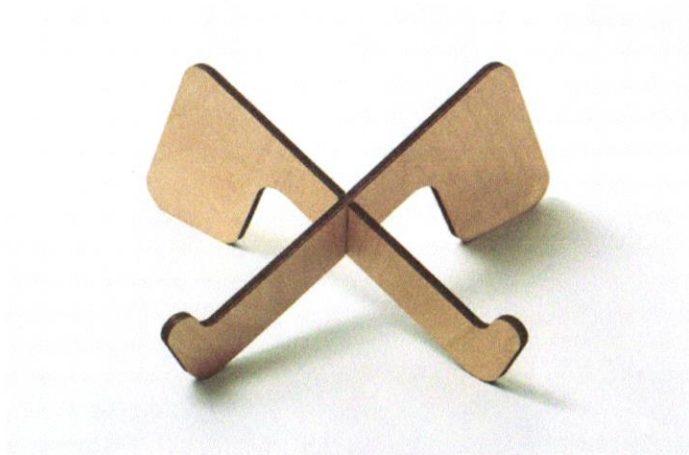

## PORTABLE LAPTOP STAND

Material: Made of wood with a custom engraved logo  
 Fits most of laptop sizes  
 Portable and lightweight  
 Easy to assemble and disassemble, and to carry around.

### Specs

*ai*

*8.5cm*

## PORTABLE PHONE HOLDER

Material: Made of beech wood with a custom engraved logo Beech

Size: 8\*6\*2cm

Weight: 58g

or