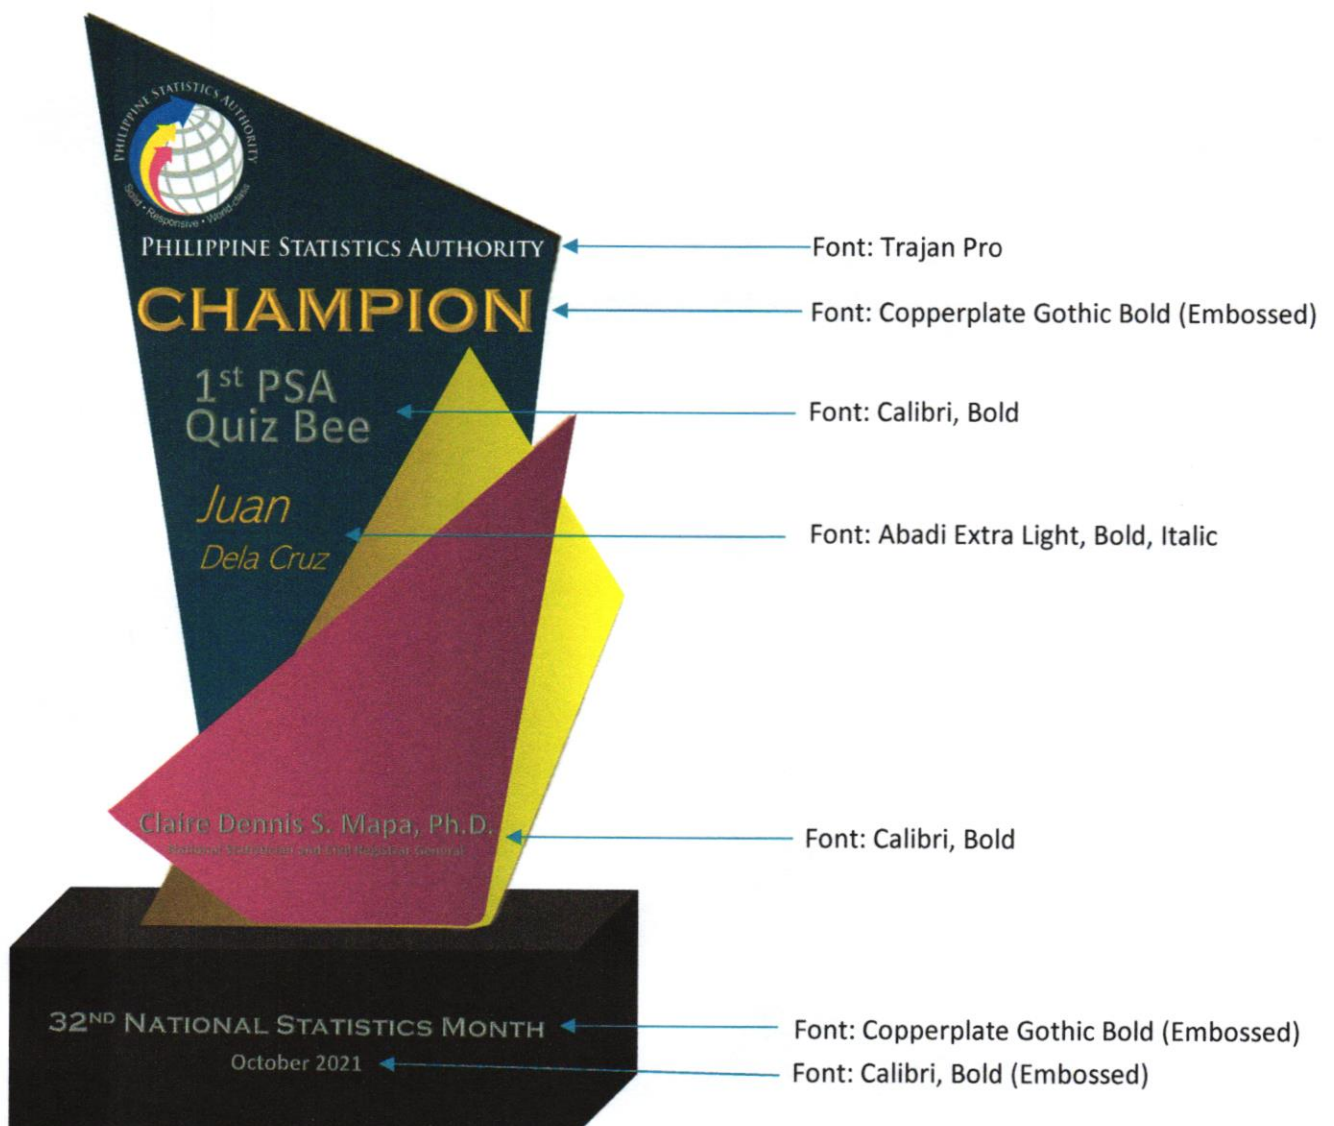

SPECS FOR PLAQUES: 1ST PSA Quiz Bee

Specs:

Plaque Material	Full Acrylic
Plaque Color	Gradient of Blue, Red, and Yellow; Solid Black (see photos below)
Plaque Printing	Printed on acrylic with embossed parts (see photos below)
Plaque Size	12" (Champion), 10" (2 nd Place), 9" (3 rd Place), by 5" width, by 4" thickness
Packaging	Carton Box Corrugated, Thickness: 125 lbs
Packaging size	.5" larger than the plaque sizes
Count	3 plaques; 3 packaging

Plaque Design Specs:

Photo used: