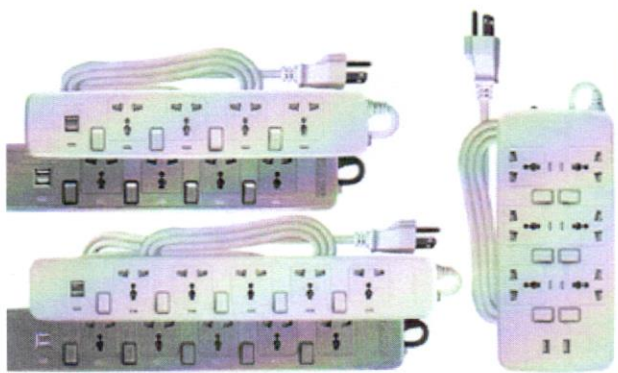

**3000 W Travel Extension with USB (4) port and (6) AC Plug Outlet with switch**

**EXTENSION CORD** W/ INDIVIDUAL SWITCH & 2 USB

Rated Voltage	250V
Max. Current	10A
Max. Power	2500W
Cable Specification	#18 AWG
Working Temperature	-10°C to 40°C
USB Charger	5V 2100mA
Thermal Circuit Breaker	Press to Reset