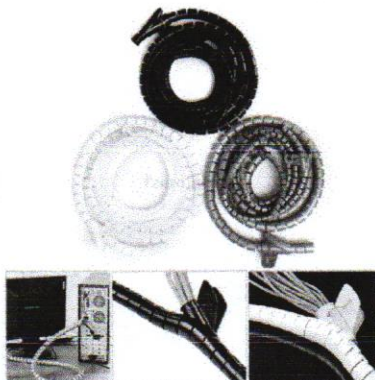

## Product details Universal Travel Adapter Plug Adaptor Outlet Adapter Socket

- The insides of adapters are made of copper which make them durable and highly conductive
- Maintain their grip on the plugs even after thousands of use
- Engineered to conform to local and international standards
- Current 10A
- Voltage 250V
- Has adapters for every country

## Extension Cord Cable Reel

## Spiral Wire Casing Cable Sleeves Winding Pipe

# Universal Tower Extension Cord