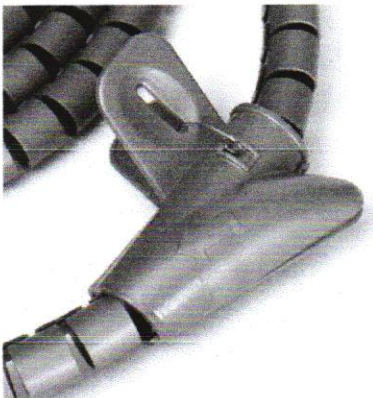

## Product details Universal Travel Adapter Plug Adaptor Outlet Adapter Socket

- The insides of adapters are made of copper which make them durable and highly conductive
- Maintain their grip on the plugs even after thousands of use
- Engineered to conform to local and international standards
- Current 10A
- Voltage 250V
- Has adapters for every country

## Extension Cord Cable Reel

# Universal Tower Extension Cord