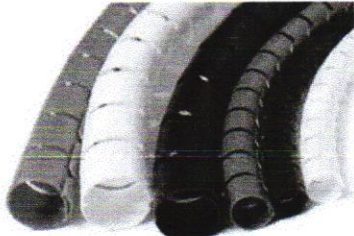

## Product details Universal Travel Adapter Plug Adaptor Outlet Adapter Socket

- The insides of adapters are made of copper which make them durable and highly conductive
- Maintain their grip on the plugs even after thousands of use
- Engineered to conform to local and international standards
- Current 10A
- Voltage 250V
- Has adapters for every country

## Extension Cord Cable Reel

## Spiral Wire Casing Cable Sleeves Winding Pipe