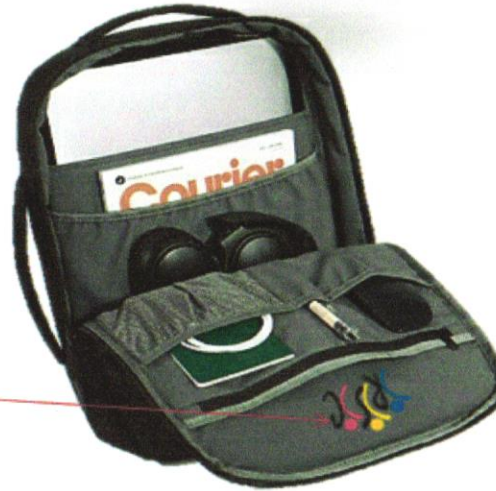

Sample Design

Front

Material: Polyester Fabric

Features:

- Slides over luggage handles
- Slim
- Thick and strong lining
- Padded and suspended back pocket (inside)
- Interior pockets
- With logo print

Size:

Length: 15" (38 cm)

Width: 10.5" (26 cm)

Depth: 3.5" (9 cm)

Color: Gray and Black

9