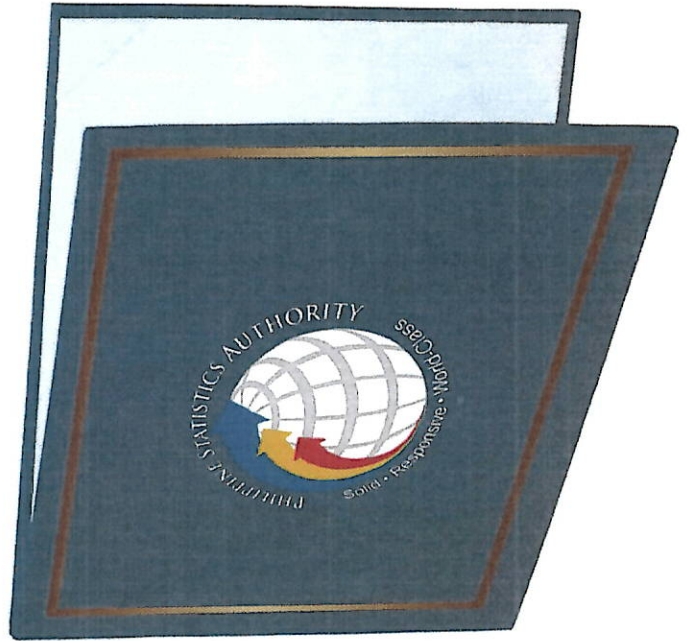

CERTIFICATE HOLDER

- Double Fold
- A4 inch size
- Holds certificates / A4 size
- Super clear transparency (Inside)
- Color: Blue with PSA Logo

of