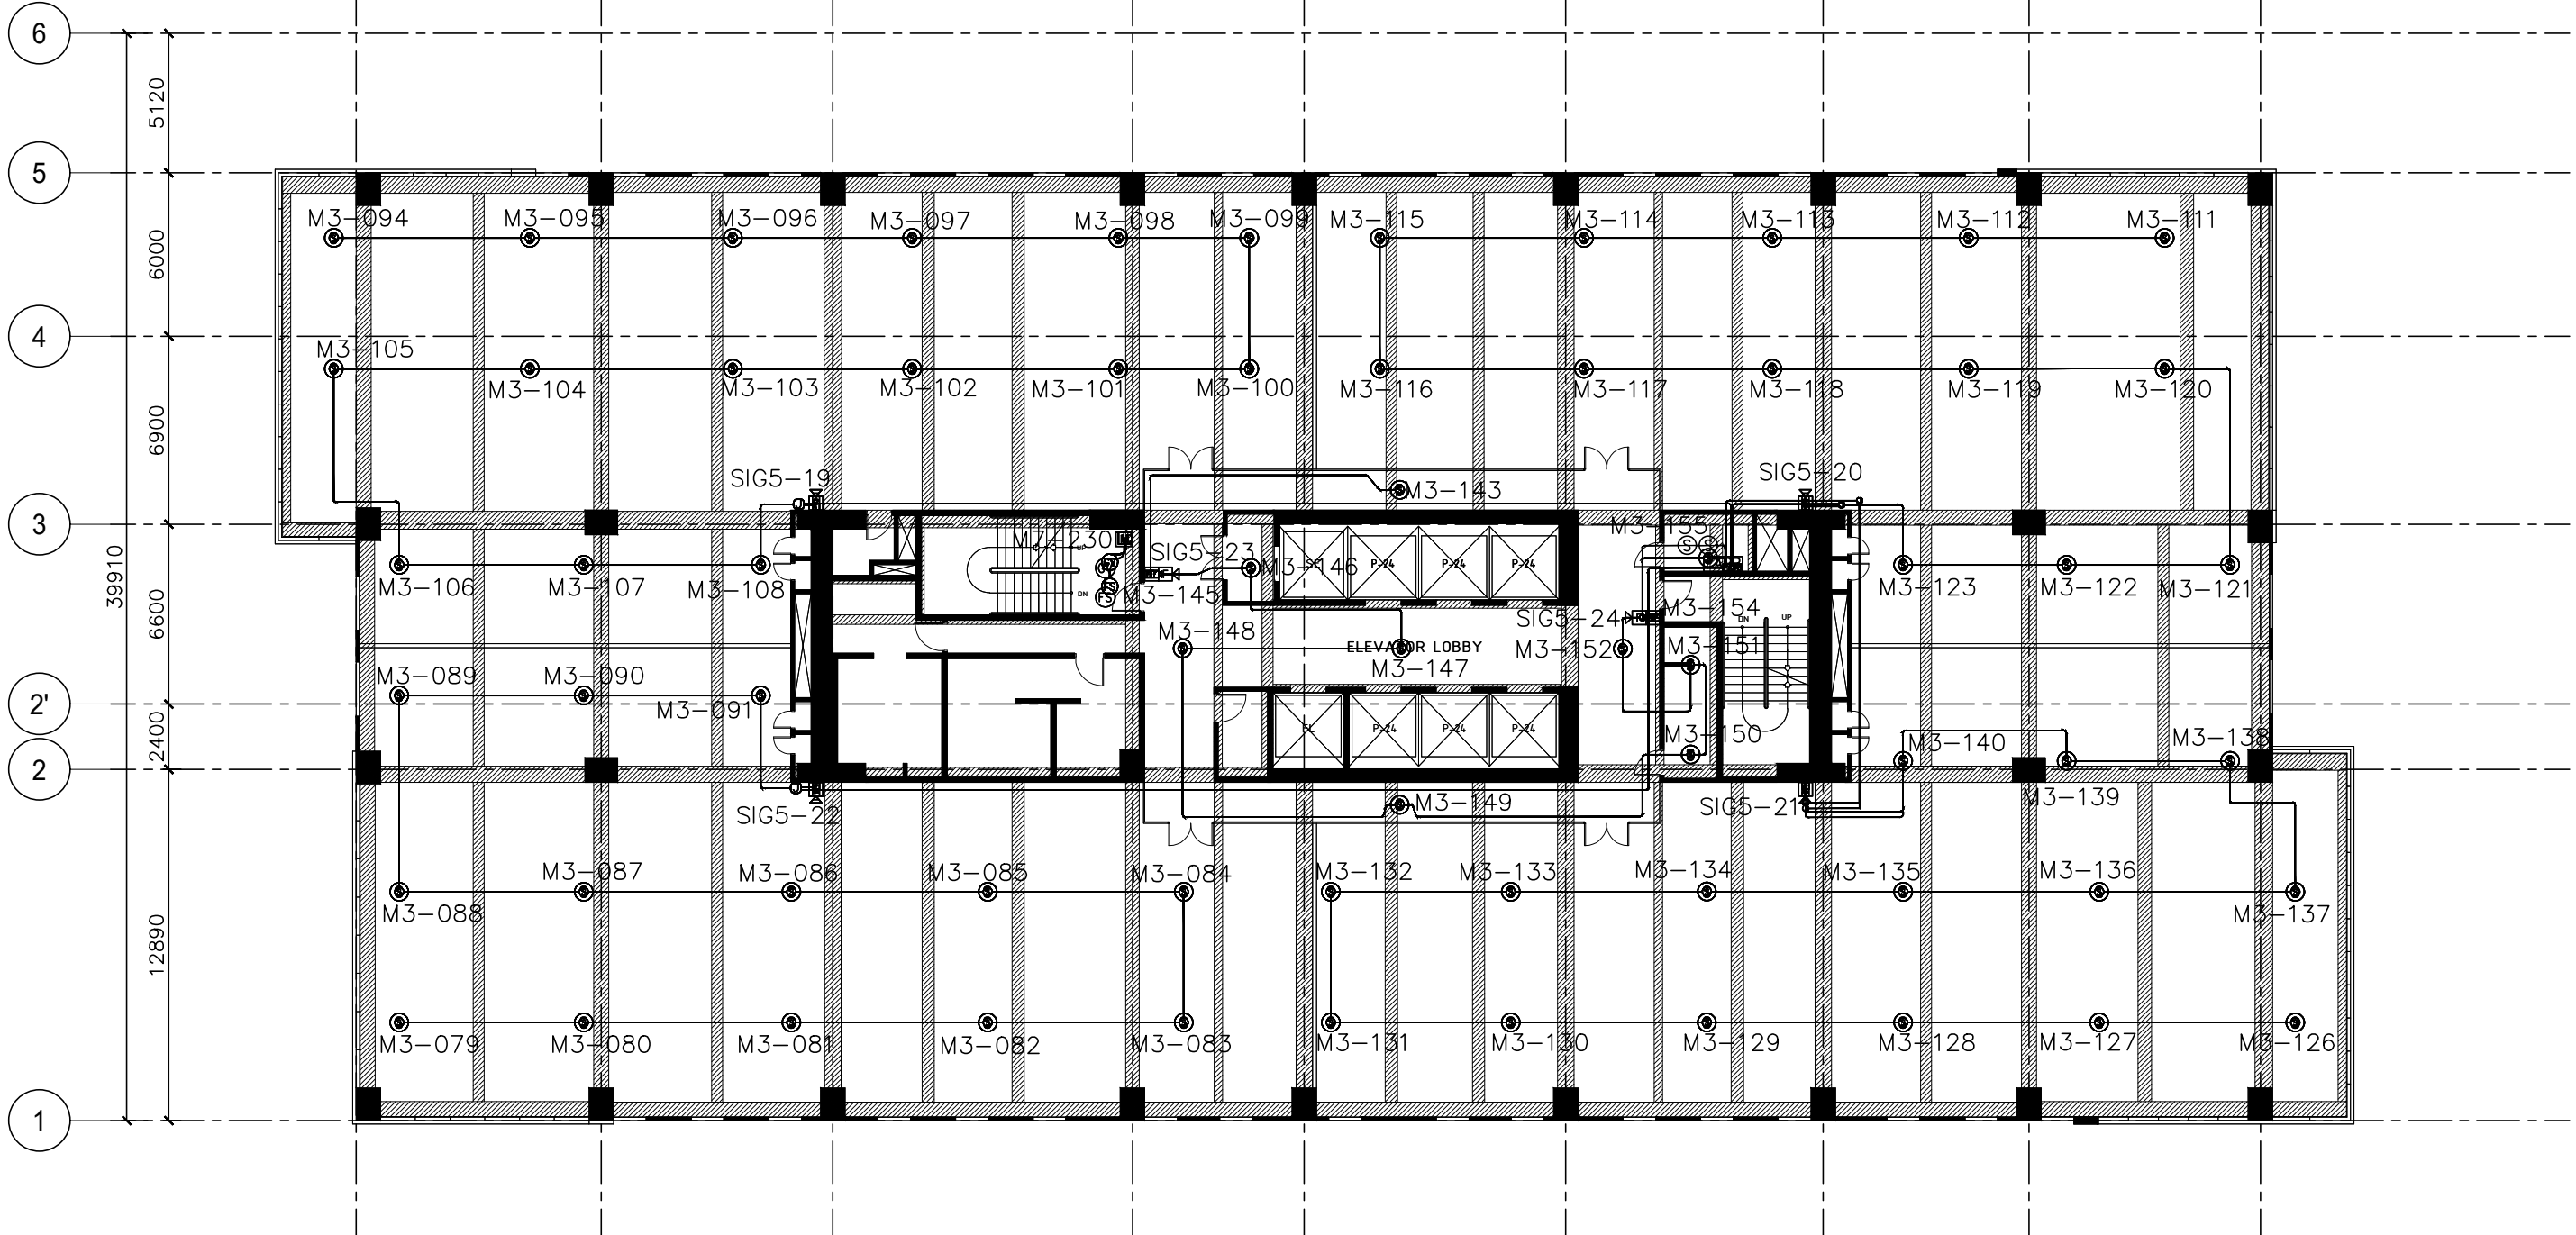

NORTH

12th FLOOR FDAS

SCALE

1:250 MTS

LEGENDS

— INSTALLED WIRE/DEVICE