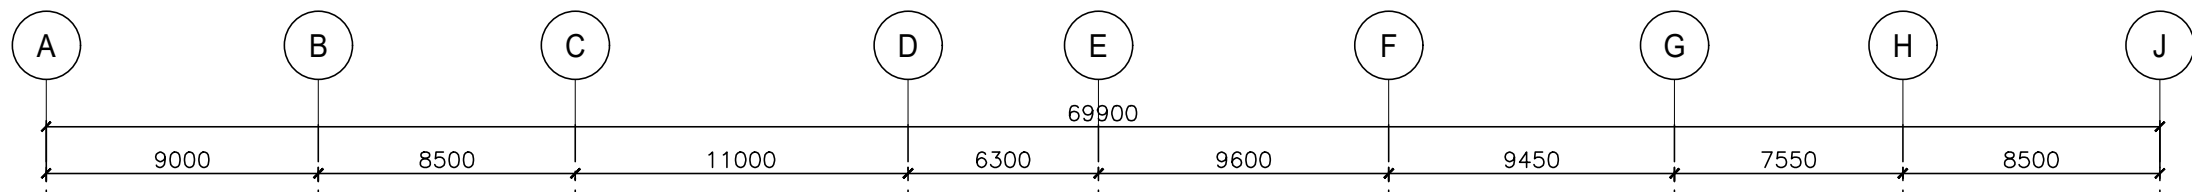

# 12th FLOOR FDAS

SCALE

1:250 MTS

LEGENDS

— INSTALLED WIRE/DEVICE