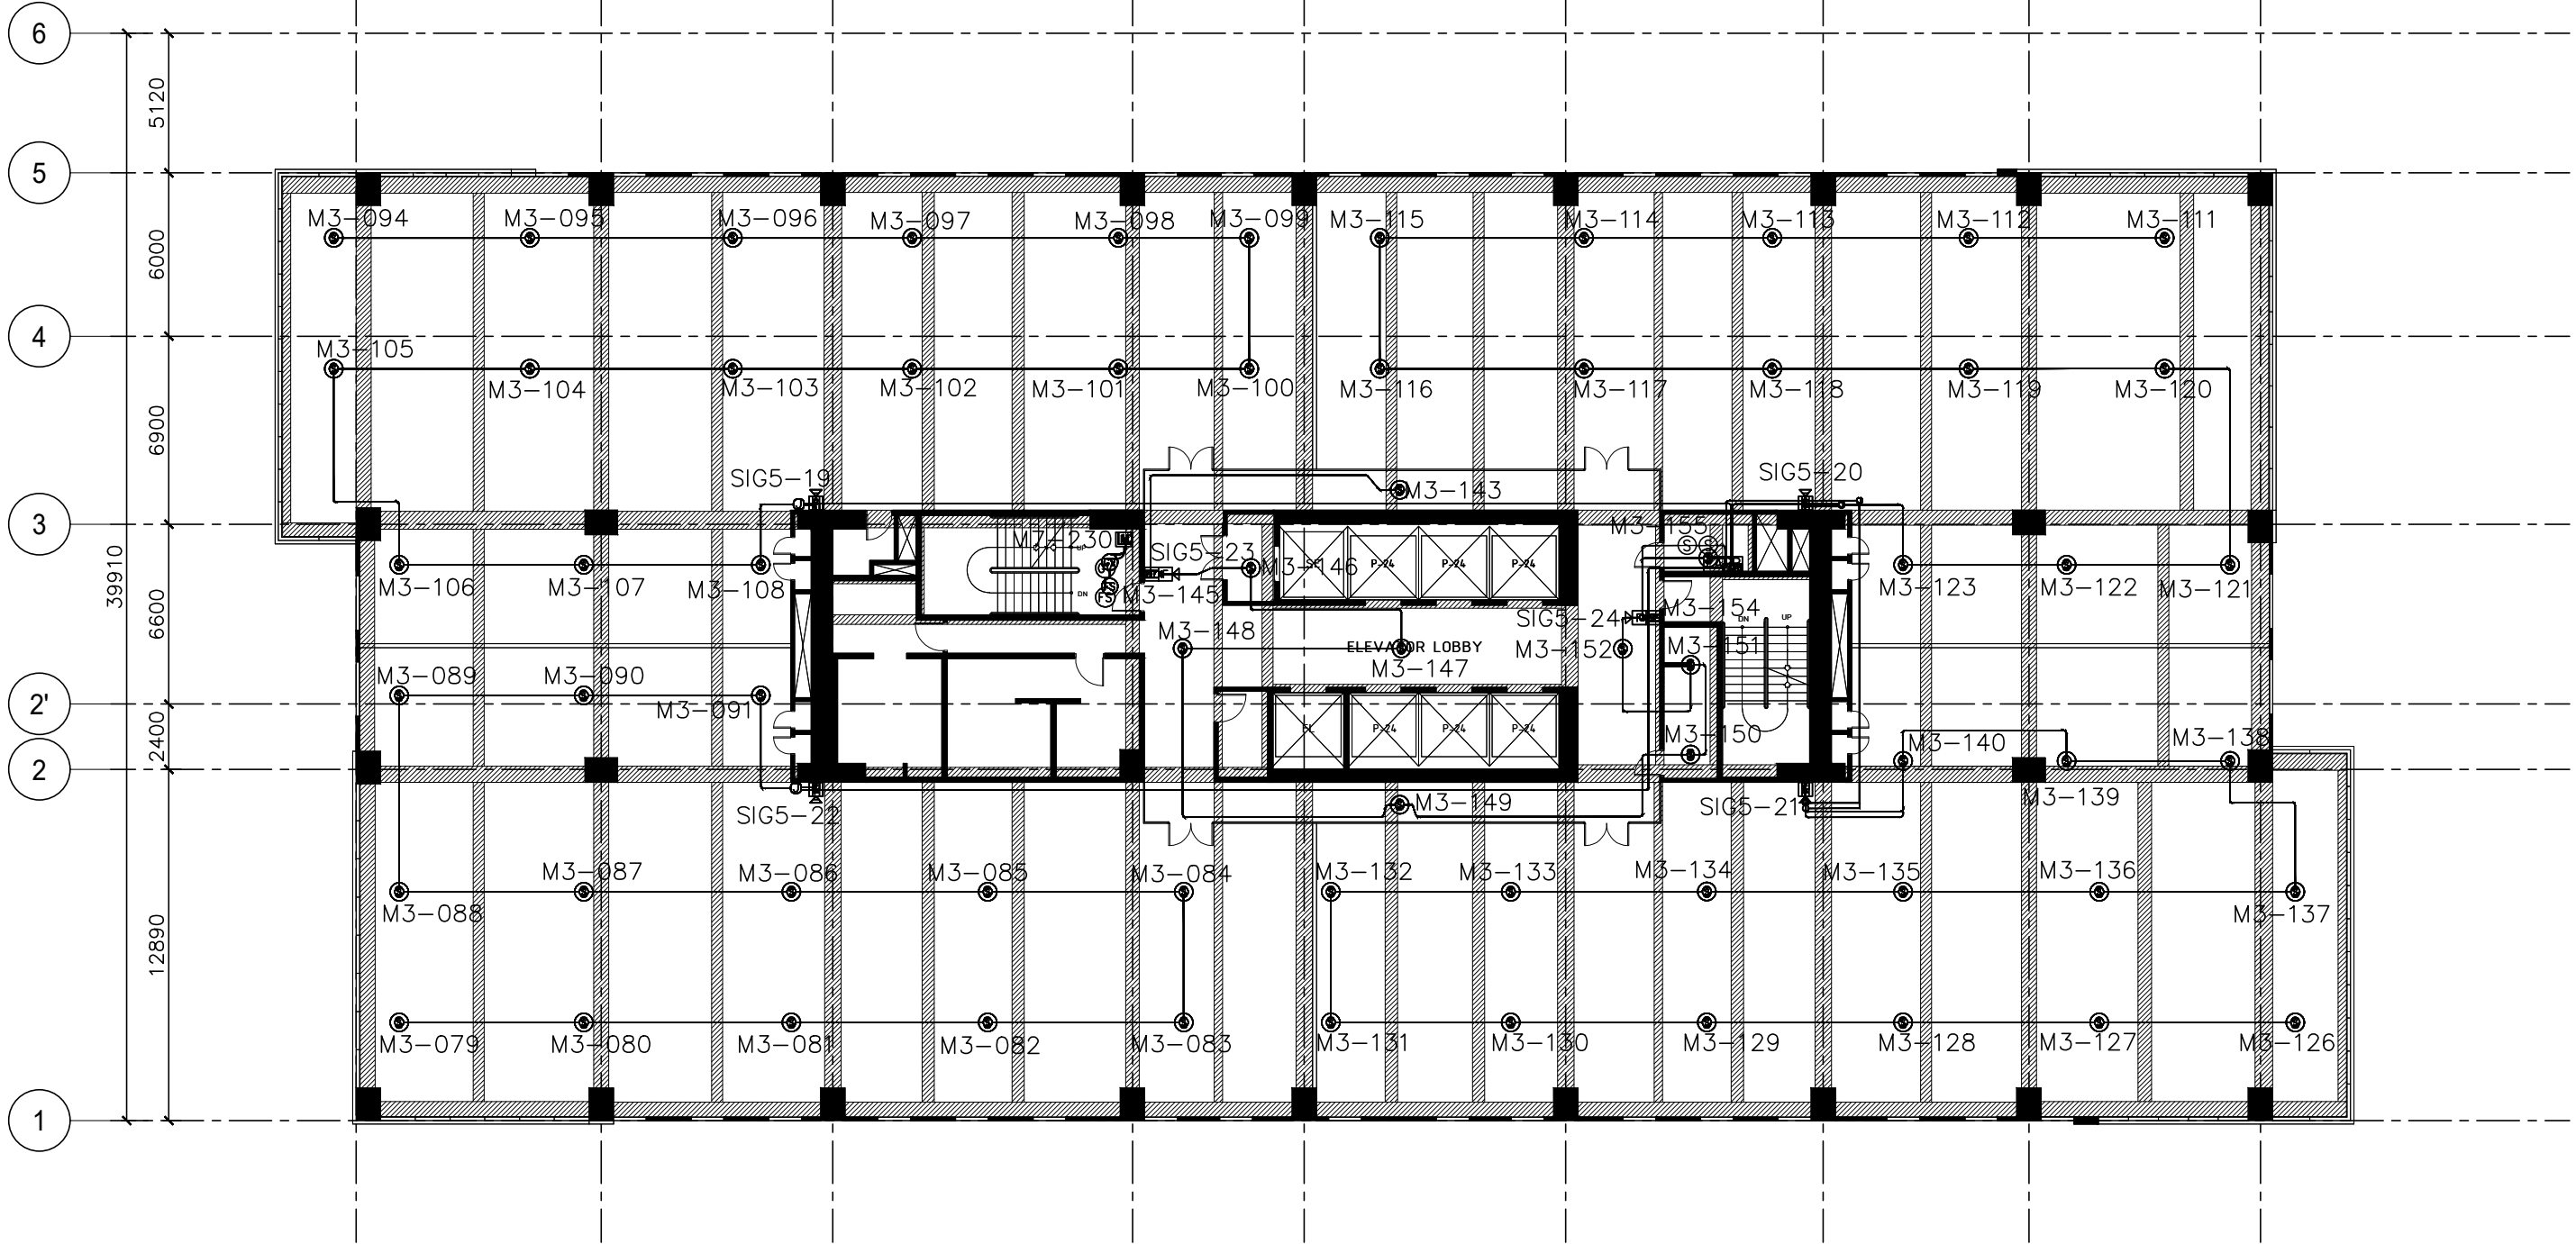

# 12th FLOOR FDAS

SCALE

1:250 MTS

LEGENDS

— INSTALLED WIRE/DEVICE