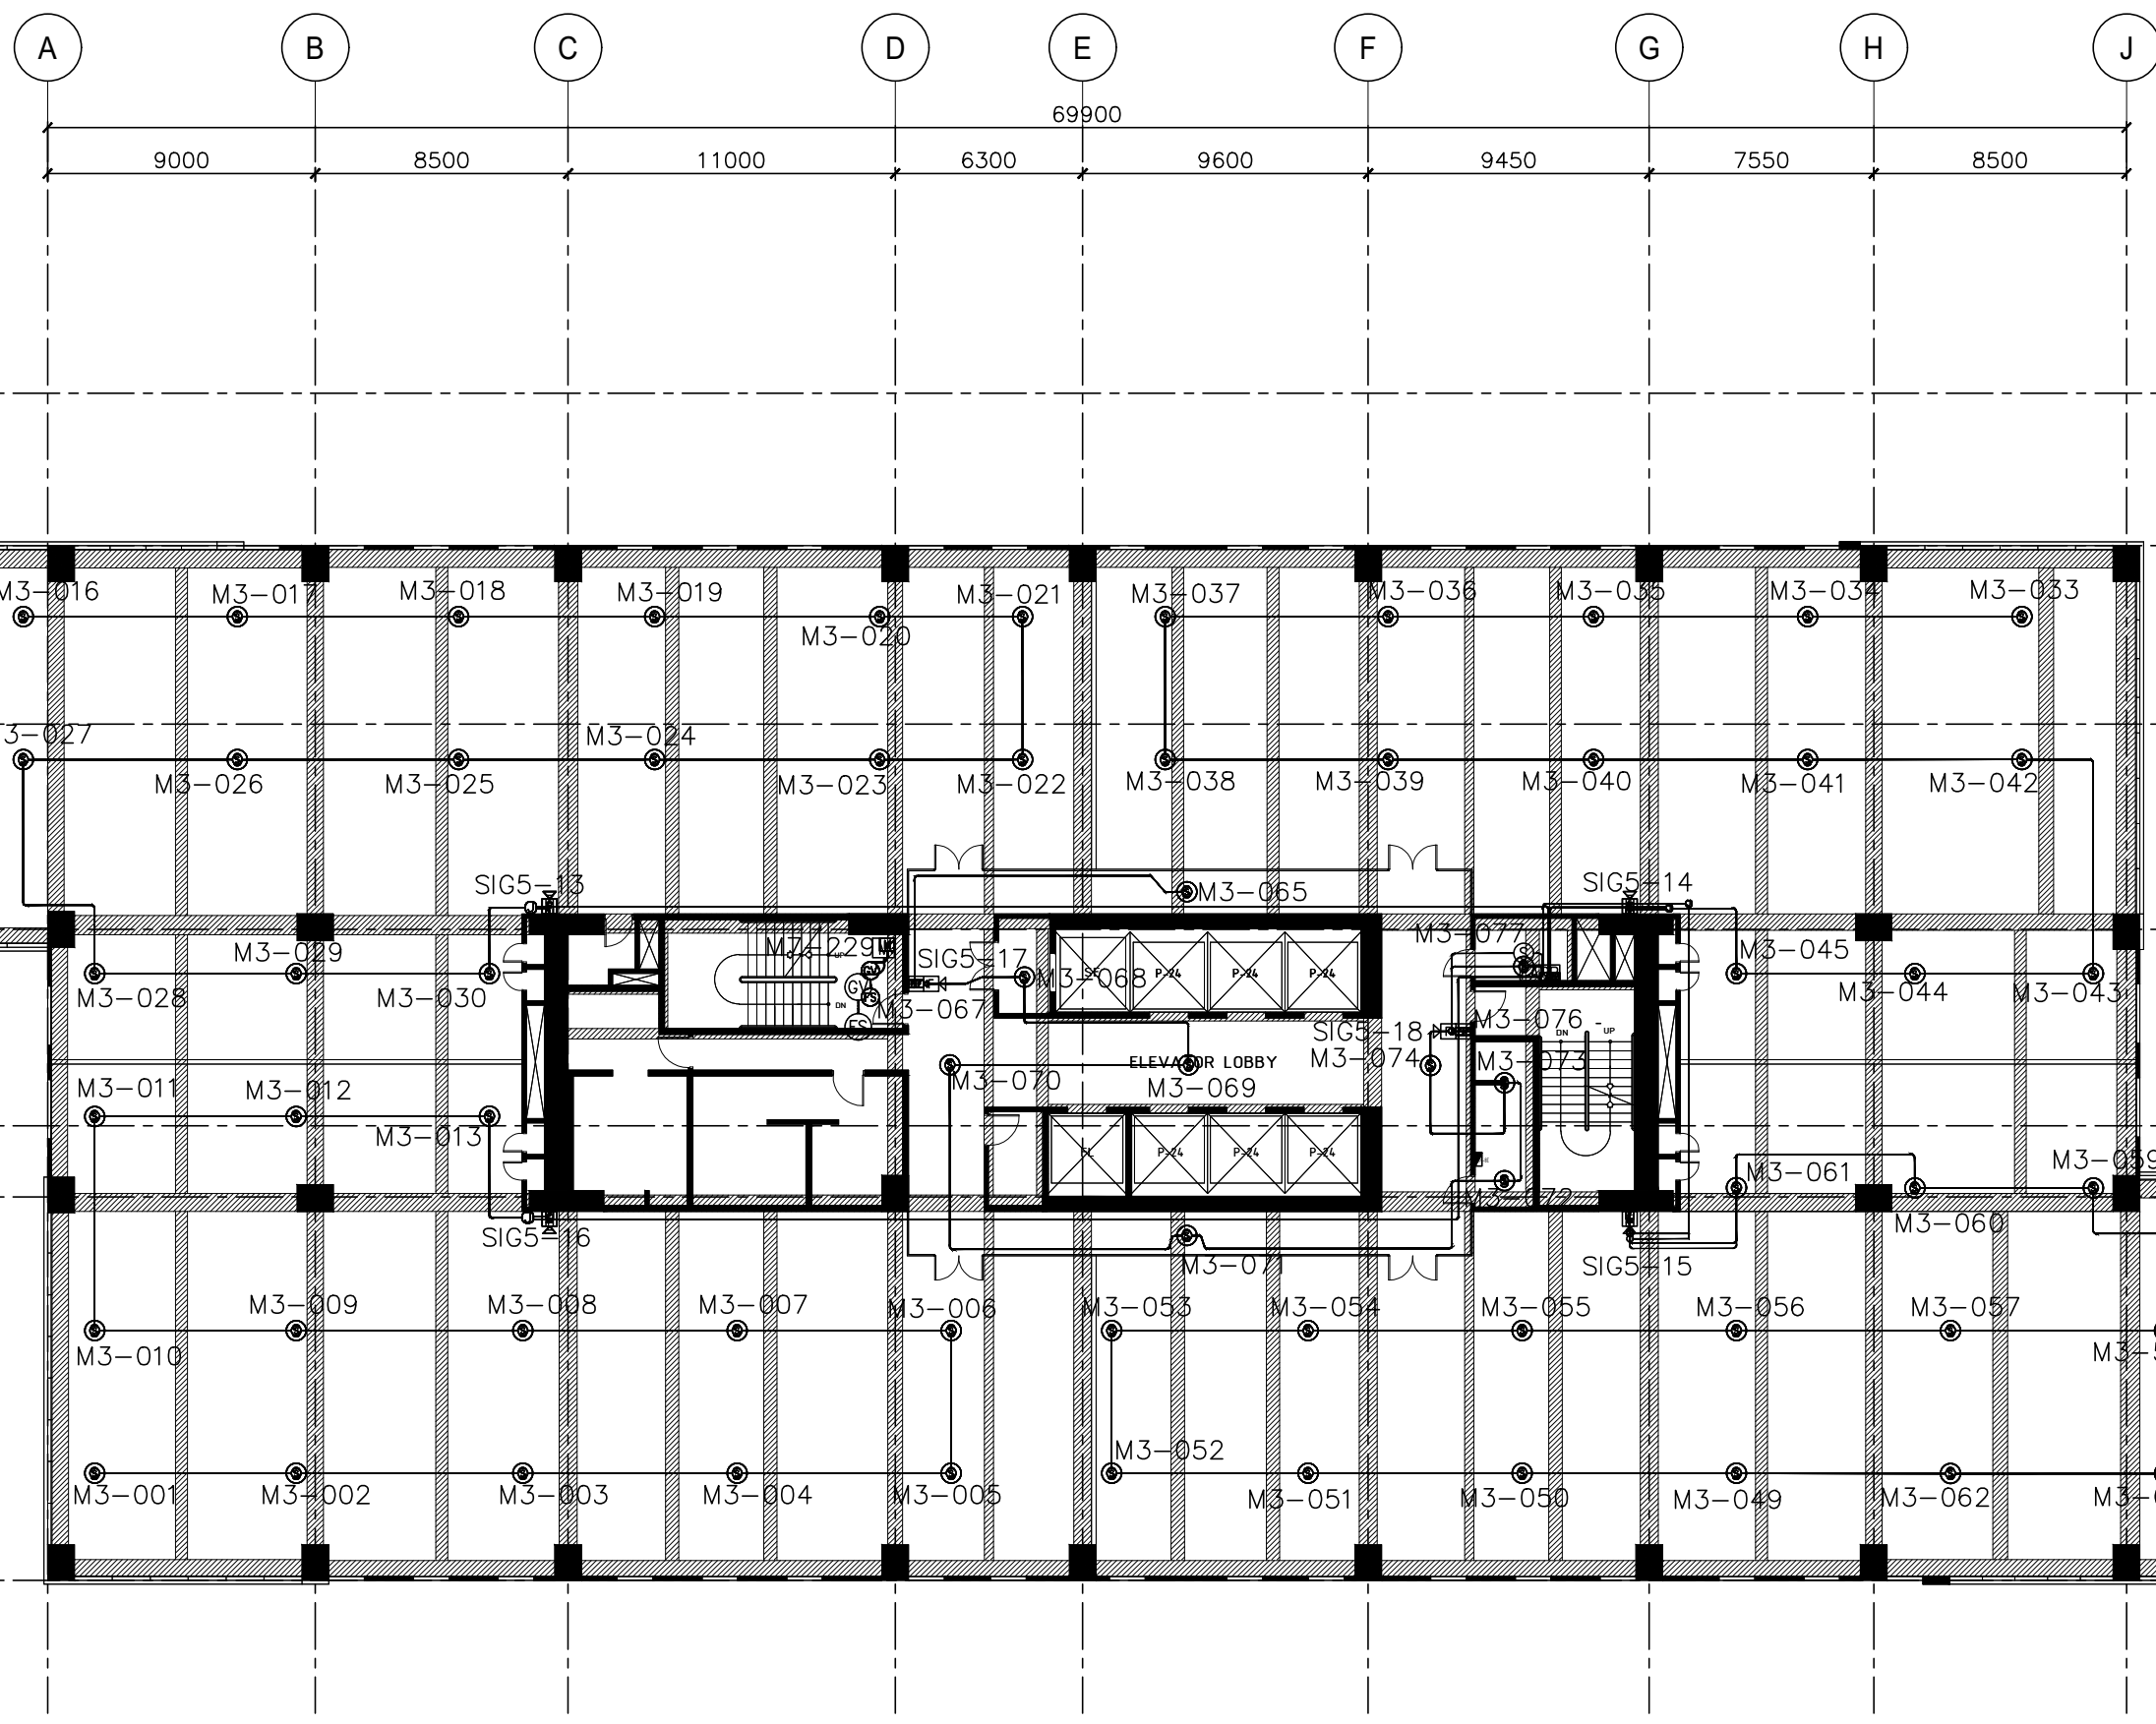

NORTH

11th FLOOR FDAS

SCALE

1:250 MTS

LEGENDS

— INSTALLED WIRE/DEVICE